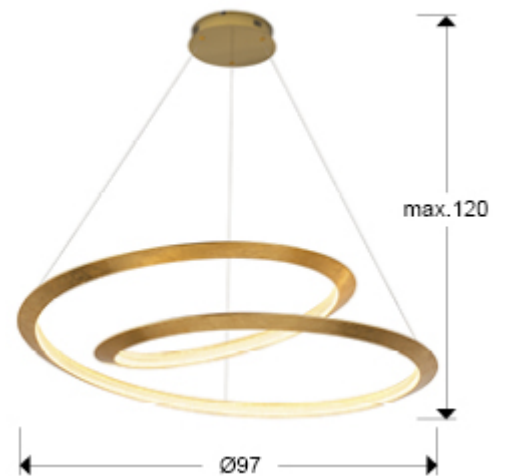

Eternity

165839D

Pendants

Lamp made of metal, curved edge finished in golden leaves and golden canopy. Diffuser of clear acrylic pieces. 64W LED. 3,588 lm. 3,000 K. DIMMABLE

This product includes LED drivers with 0-10V dimming.
To use with a wall switch, use only this type of dimmers.
Any other would damage the LED driver

GENERAL INFORMATION

Catalogue: i42 Iluminación
Page: 109
EAN Code: 8435435336912
Type: Pendants
Collection: Eternity

SIZES

Sizes: Ø 97.0 ↓ 25.0 cm
Height when installed: 75.0/ max. 130.0 cm
Weight: 3.6 Kg

SIZES WITH PACKAGING

Weight: 8.2 Kg
Volume: 0.2970m³
Sizes: ↔ 103.0 ↓ 28.0 ↗ 103.0 cm

TECHNICAL INFORMATION

IP protection: IP 20
Electric class: Class 1
Maximum power: 64W
Voltage: 180/240 V
Frequency: 50/60 Hz
Regulation: REMOTE CONTROL
Colour temperature: 3,000 K
Average lifespan: 50,000 h
Power factor: >0.95
CRI: >80